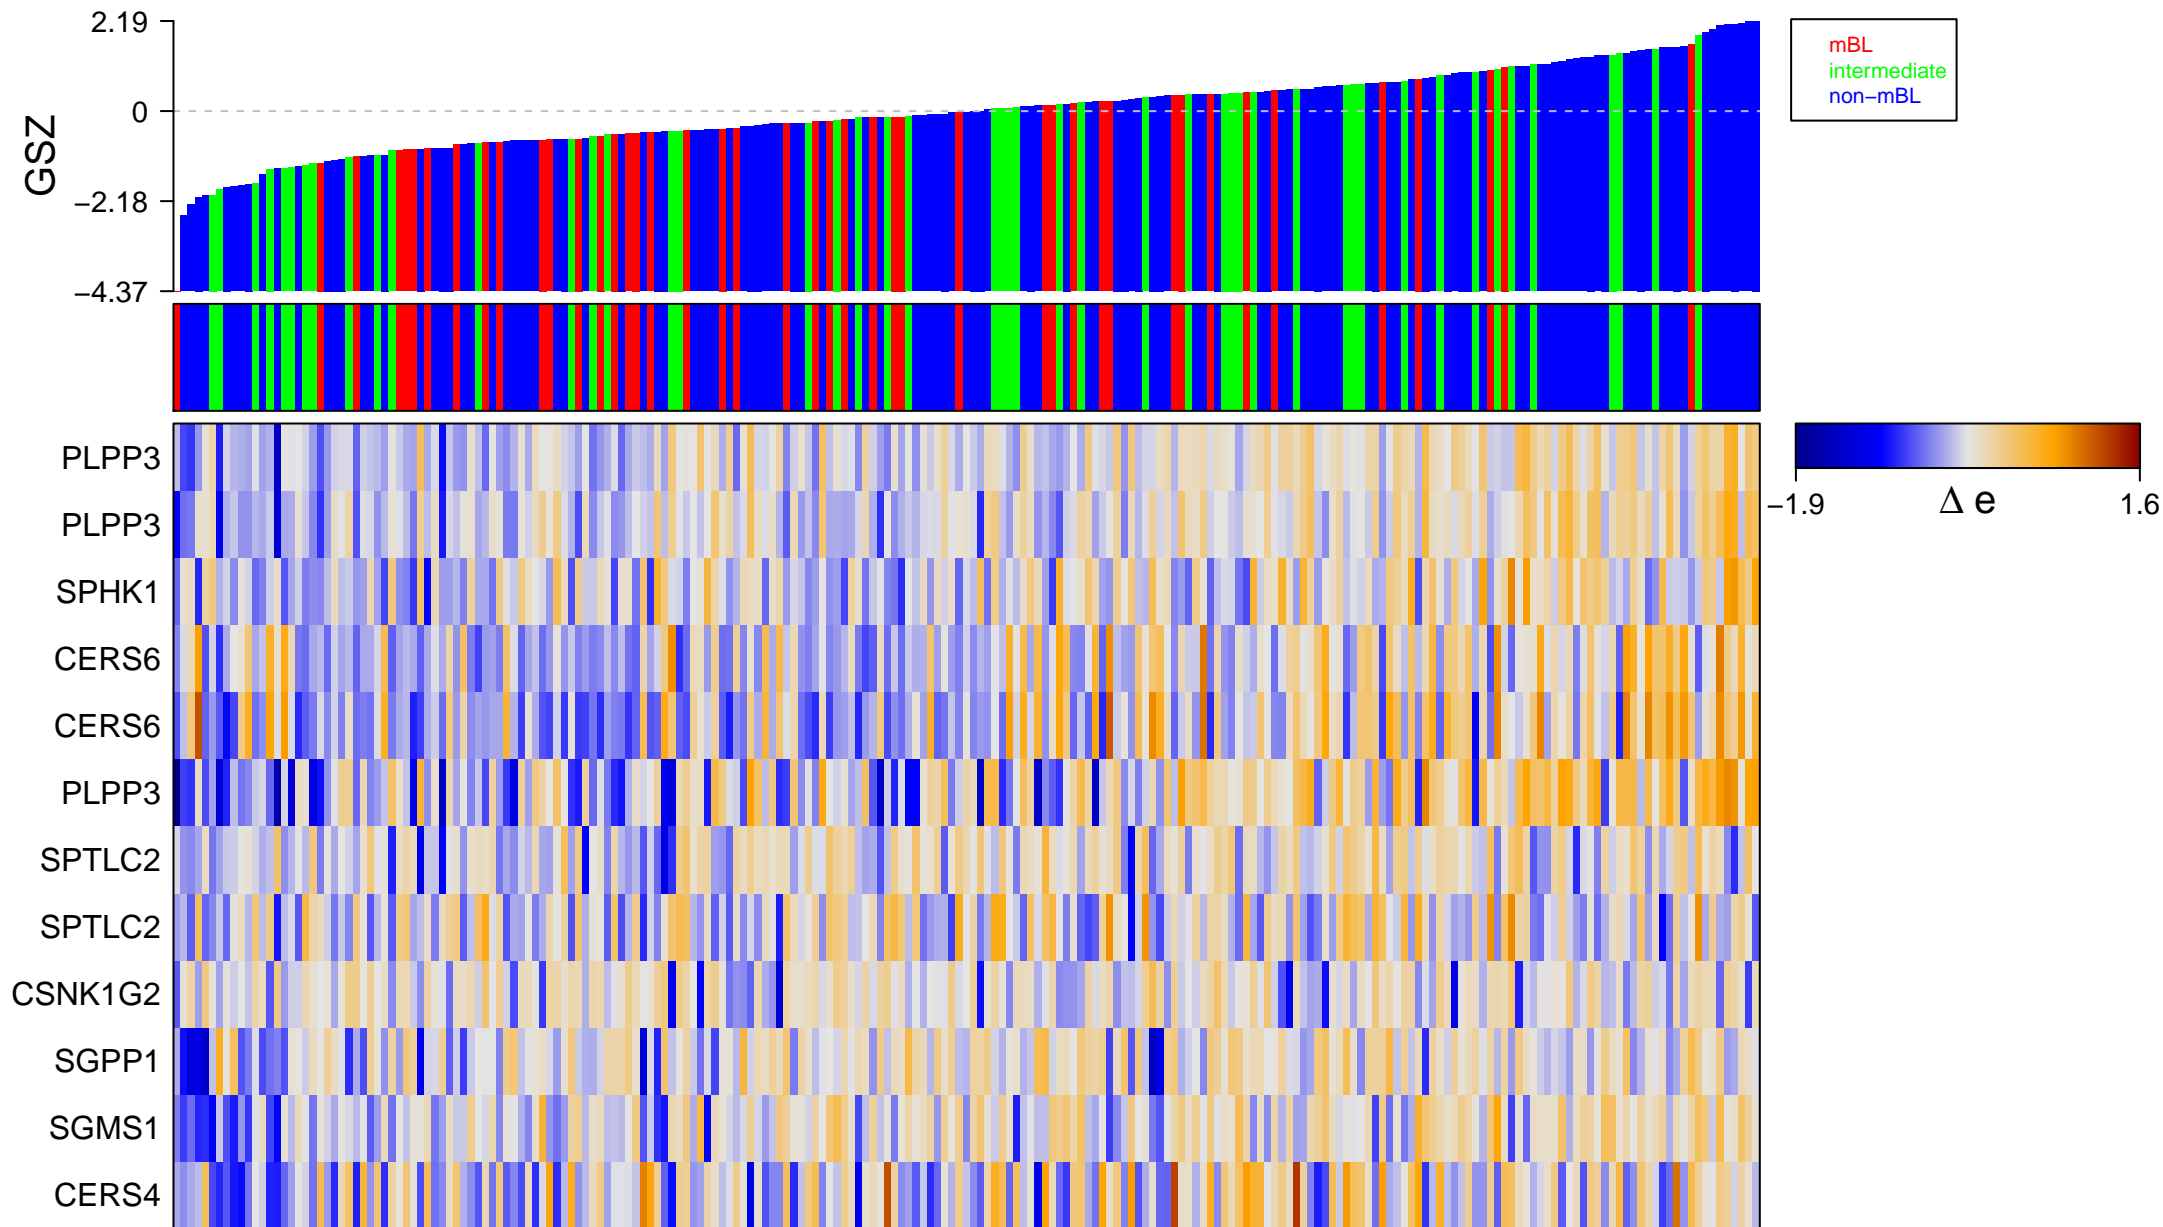

REACTOME_SPHINGOLIPID_DE_NOVO_BIOSYNTHESIS

REACTOME_SPHINGOLIPID_DE_NOVO_BIOSYNTHESIS

■ on
■ -
□ off

REACTOME_SPHINGOLIPID_DE_NOVO_BIOSYNTHESIS